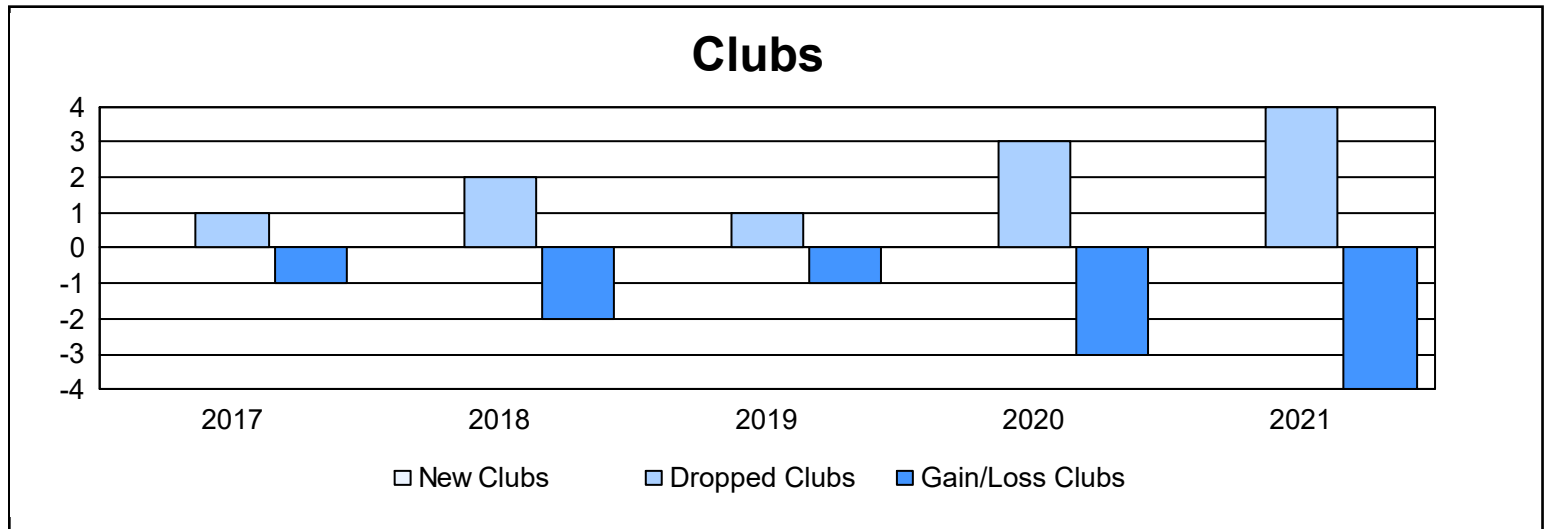

Year	New Clubs	Dropped Clubs	Gain/ Loss Clubs	New Members	Charter Members	Reinstate Members	Transfer Members	Total Member Added	Total Members Dropped	Gain/ Loss Members
2016-2017	0	1	-1	223	0	1	11	235	299	-64
2017-2018	0	2	-2	166	1	9	8	184	276	-92
2018-2019	0	1	-1	167	0	3	9	179	262	-83
2019-2020	0	3	-3	126	2	4	14	146	315	-169
2020-2021	0	4	-4	69	0	5	11	85	279	-194
<b>Average</b>	<b>0</b>	<b>2</b>	<b>-2</b>	<b>150</b>	<b>1</b>	<b>4</b>	<b>11</b>	<b>166</b>	<b>286</b>	<b>-120</b>

### Membership Composition June 2021 Cumulative