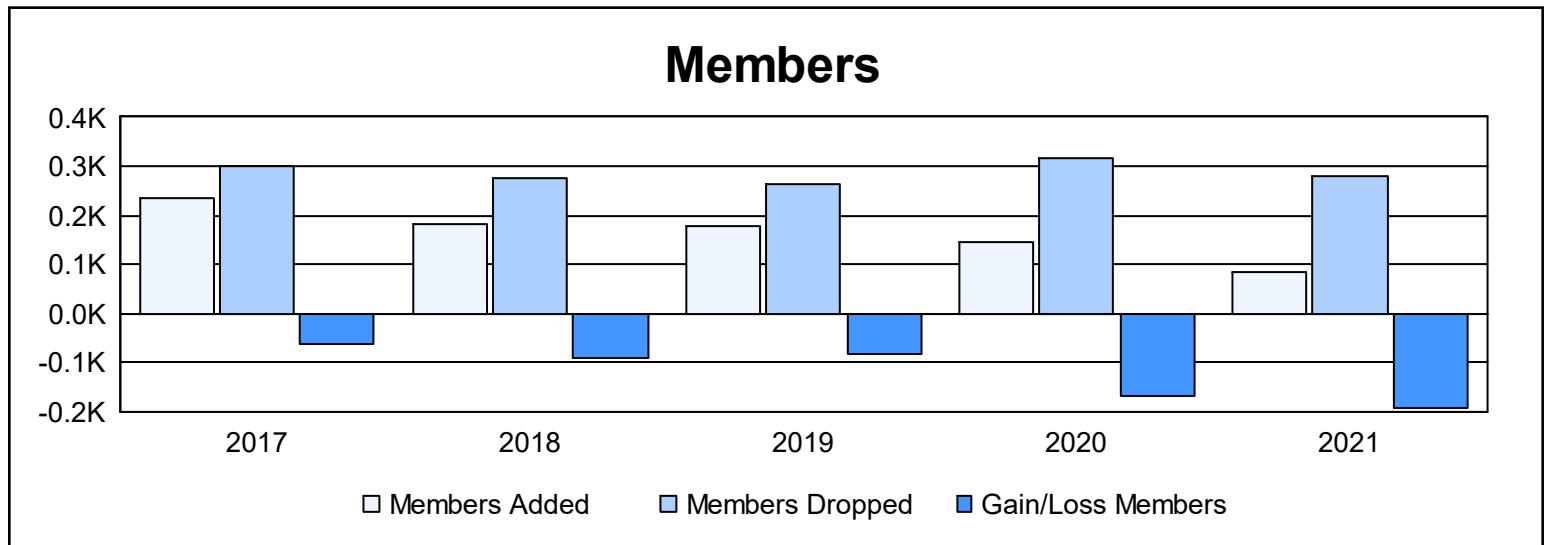

Year	New Clubs	Dropped Clubs	Gain/ Loss Clubs	New Members	Charter Members	Reinstate Members	Transfer Members	Total Member Added	Total Members Dropped	Gain/ Loss Members
2016-2017	0	1	-1	223	0	1	11	235	299	-64
2017-2018	0	2	-2	166	1	9	8	184	276	-92
2018-2019	0	1	-1	167	0	3	9	179	262	-83
2019-2020	0	3	-3	126	2	4	14	146	315	-169
2020-2021	0	4	-4	69	0	5	11	85	279	-194
<b>Average</b>	<b>0</b>	<b>2</b>	<b>-2</b>	<b>150</b>	<b>1</b>	<b>4</b>	<b>11</b>	<b>166</b>	<b>286</b>	<b>-120</b>

### Membership Composition June 2021 Cumulative