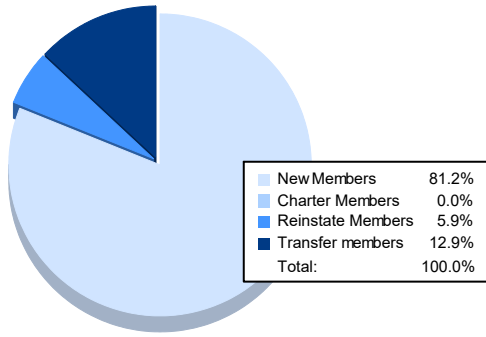

Year	New Clubs	Dropped Clubs	Gain/ Loss Clubs	New Members	Charter Members	Reinstate Members	Transfer Members	Total Member Added	Total Members Dropped	Gain/ Loss Members
2016-2017	0	1	-1	223	0	1	11	235	299	-64
2017-2018	0	2	-2	166	1	9	8	184	276	-92
2018-2019	0	1	-1	167	0	3	9	179	262	-83
2019-2020	0	3	-3	126	2	4	14	146	315	-169
2020-2021	0	4	-4	69	0	5	11	85	279	-194
<b>Average</b>	<b>0</b>	<b>2</b>	<b>-2</b>	<b>150</b>	<b>1</b>	<b>4</b>	<b>11</b>	<b>166</b>	<b>286</b>	<b>-120</b>

### Membership Composition June 2021 Cumulative